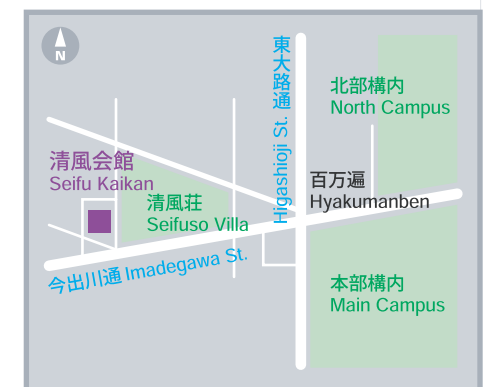

North Campus

- | | |
|---|---|
| 1. Front gate | 12. Yukawa Hall |
| 2. Faculty of Science Bldg. No.1
Graduate School of Biostudies | 13. Yukawa Institute for Theoretical Physics |
| 3. Faculty of Science Bldg. No.2 | 14. Botanical Garden |
| 4. Faculty of Science Bldg. No.6 | 15. Experimental Farm |
| 5. Faculty of Science Bldg. No.3 | 16. Sports Ground |
| 6. Faculty of Science Bldg. No.4 | |
| 7. Research Center for Low Temperature
and Materials Sciences | 17. Documentation and Information Center
for Chinese Studies (DICCS)
(Institute for Research in Humanities) |
| 8. Radioisotope Research Center (Annex) | |
| 9. Faculty of Science Bldg. No.5 | |
| 10. Faculty of Agriculture Main Bldg. | |
| 11. Research Institute for Mathematical
Sciences (RIMS) | |

- 食堂 Cafeteria
- 生協店舗 Cooperative Store
- バス停 Bus Stop