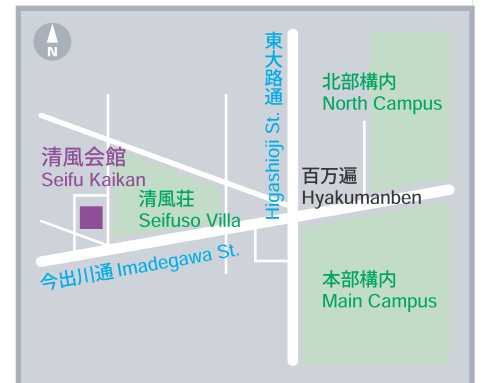

North Campus

1. Front gate
2. Faculty of Science Bldg. No.1
Graduate School of Biostudies
3. Faculty of Science Bldg. No.2
4. Faculty of Science Bldg. No.6
5. Faculty of Science Bldg. No.3
6. Faculty of Science Bldg. No.4
7. Research Center for Low Temperature
and Materials Sciences
8. Radioisotope Research Center (Annex)
9. Faculty of Science Bldg. No.5
10. Faculty of Agriculture Main Bldg.
11. Research Institute for Mathematical
Sciences (RIMS)
12. Yukawa Hall
13. Yukawa Institute for Theoretical Physics
14. Botanical Garden
15. Experimental Farm
16. Sports Ground
17. Documentation and Information Center
for Chinese Studies (DICCS)
(Institute for Research in Humanities)

- 食堂 Cafeteria
- 生協店舗 Cooperative Store
- バス停 Bus Stop