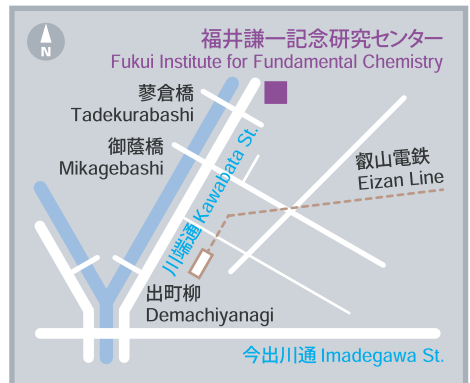

North Campus

1. Front gate
2. Faculty of Science Bldg. No.1
Graduate School of Biostudies
3. Faculty of Science Bldg. No.2
4. Faculty of Science Bldg. No.6
5. Faculty of Science Bldg. No.3
6. Faculty of Science Bldg. No.4
7. Research Center for Low Temperature
and Materials Sciences
8. Radioisotope Research Center (Annex)
9. Faculty of Science Bldg. No.5
10. Faculty of Agriculture Main Bldg.
11. Research Institute for Mathematical
Sciences (RIMS)
12. Yukawa Hall
13. Yukawa Institute for Theoretical Physics
14. Botanical Garden
15. Experimental Farm
16. Sports Ground
17. Documentation and Information Center
for Chinese Studies (DICCS)
(Institute for Research in Humanities)

- 食堂 Cafeteria
- 生協店舗 Cooperative Store
- バス停 Bus Stop